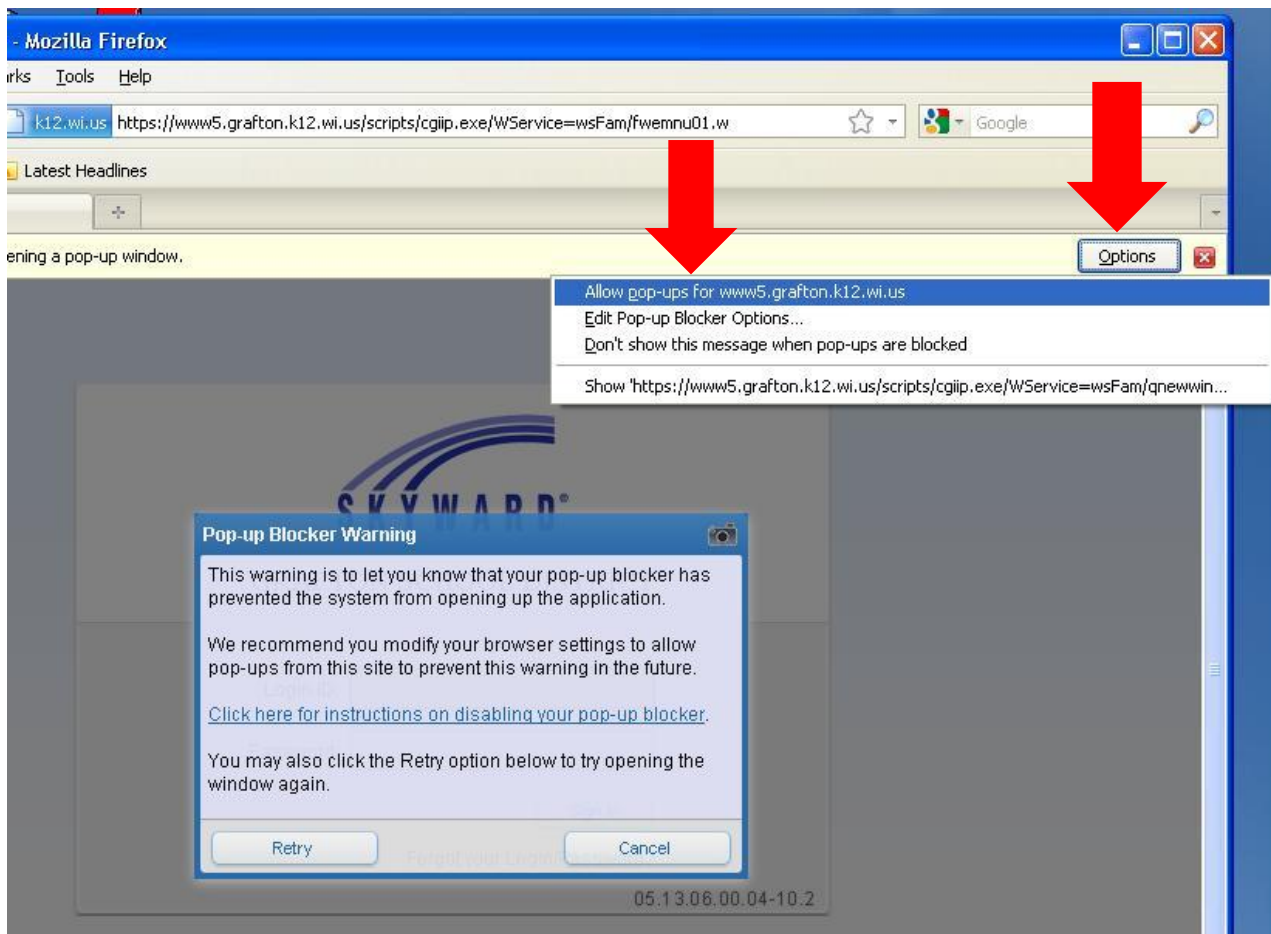

How to turn off the Pop-Up Blocker

Internet Explorer

Firefox

Chrome

The image shows a Chrome browser window with a notification box open. The notification box contains the following text: "The following pop-ups were blocked on this page:", followed by a list item "Skyward Family Access" with a red 'X' icon. Below this are two radio button options: "Always allow pop-ups from www5.grafton.k12.us" (which is selected) and "Continue blocking pop-ups". At the bottom of the notification box are the links "Manage pop-up blocking..." and a "Done" button. Three red arrows point to the notification box: one from the top right corner of the browser window, one from the top left of the notification box, and one from the right side of the notification box.

:/WSservice=wsFam/fwemnu01.w

The following pop-ups were blocked on this page:

- Skyward Family Access

Always allow pop-ups from www5.grafton.k12.us

Continue blocking pop-ups

Manage pop-up blocking... Done

SKYWARD®