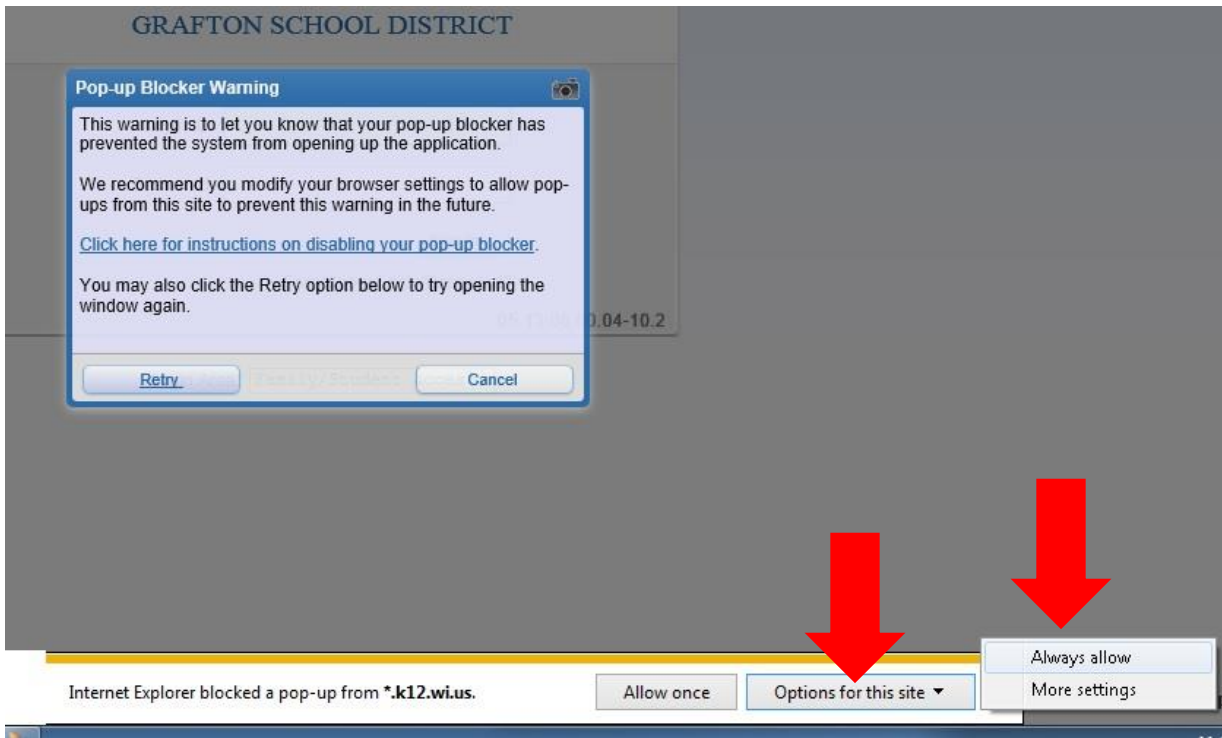

How to turn off the Pop-Up Blocker

Internet Explorer

Firefox

Chrome

The image shows a Chrome browser window with a notification box open. The notification box contains the following text: "The following pop-ups were blocked on this page:", followed by a list item "Skyward Family Access" with a red 'X' icon. Below this are two radio button options: "Always allow pop-ups from www5.grafton.k12.us" (which is selected) and "Continue blocking pop-ups". At the bottom of the notification box are the links "Manage pop-up blocking..." and a "Done" button. Three red arrows point to the notification box: one from the top right corner of the browser window, one from the top left of the notification box, and one from the right side of the notification box.